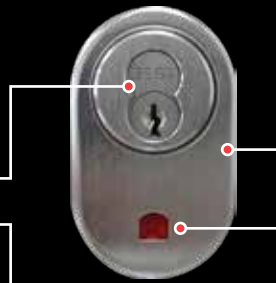

A COMPLETE LOCKDOWN STRATEGY BEGINS WITH SIMPLE SOLUTIONS.

40H SERIES VISUAL INDICATORS

The 40H Mortise Lock with visual indicators can secure classroom doors simply, safely, and reliably.

In an emergency, locking classroom doors quickly from the inside is a critical step in protecting children and staff. The BEST 40H Mortise Lock has several visual indicator offerings available, including the visual indicator thumbturn, the visual indicator laminate, and the keyed cylinder visual indicator option (for use with intruder function), each allowing educators to know at a glance that their door has been correctly secured.

40H SERIES VISUAL INDICATORS

QUICK AND EASY LOCKDOWN SOLUTION YOU CAN TRUST.

VISUAL INDICATOR PRODUCT OPTIONS

Compatible Application

Compatible with trim styles: H, R, S and functions: R, T, AT, AB, TD, C, INL, IND, allowing key access only to change the status of a door.

Reduced Binding and Mounting Variation
Screws are at a further radius from spindle hole causing improved strength and less binding risk during installation.

Compatible Application

Indicator is designed to fit largest 'S' Rose split trim. Ideal in thumb-turn functions, such as: AT, B, T, L, LB, LT & AD.

Thumb-Turn Function

Intuitive, clear, and effective thumb-turn allowing users to quickly and easily lockdown the classroom.

Visual Indicator (VIN)

Visual Indicator Thumb-turn (VIT)

Flexible
Visual indicator can be installed on the inside and outside of the classroom.