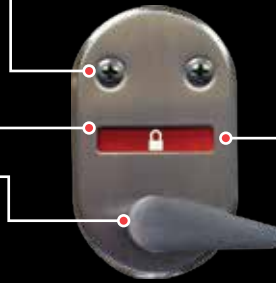

A COMPLETE LOCKDOWN STRATEGY BEGINS WITH SIMPLE SOLUTIONS.

40H SERIES VISUAL INDICATORS

The 40H Mortise Lock with visual indicators can secure classroom doors simply, safely, and reliably.

In an emergency, locking classroom doors quickly from the inside is a critical step in protecting children and staff. The BEST 40H Mortise Lock has several visual indicator offerings available, including the visual indicator thumbturn, the visual indicator laminate, and the keyed cylinder visual indicator option (for use with intruder function), each allowing educators to know at a glance that their door has been correctly secured.

Reduced Binding and Mounting Variation
Screws are at a further radius from spindle hole causing improved strength and less binding risk during installation.

Compatible Application

Indicator is designed to fit largest 'S' Rose split trim. Ideal in thumb-turn functions, such as: AT, B, T, L, LB, LT & AD.

Thumb-Turn Function

Intuitive, clear, and effective thumb-turn allowing users to quickly and easily lockdown the classroom.

Visual Indicator (VIN)

Visual Indicator Thumb-turn (VIT)

Flexible
Visual indicator can be installed on the inside and outside of the classroom.

Visual Indicator
Easy-to-understand locking indicator on inside of classroom, which visually shows if the door is secured or unsecured.

Visual Indicating Laminate

Easy to install

Easily and quickly cut, peel and stick the laminate directly onto the door.