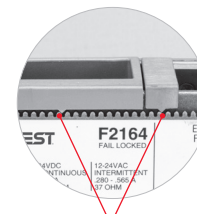

Versatile, convenient and easy to install.

These electric strikes—featuring an adjustable deadbolt keeper and deadlatch ramp—combine strength and convenience in an attractive, sleek and easy-to-install design.

All-in-One Strikes

Saw-tooth
Adjustment Locator