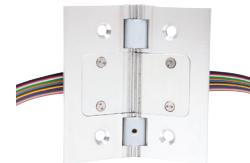

Concealed Electric Hinge by BEST

Easy Access Electrical Aluminum Continuous Geared Hinge

The BEST Concealed Electric hinge option is furnished with twelve (12) wire 22 AWG Super-Flex Ribbon for increased durability.

All of our Concealed Electric Hinges include:

- Tamper-Resistant Access Panels supplied with #6 Spanner Flat Head Screws for added security.
- Available on Full Mortise models
- Lead time for most orders is 3 to 5 business days. For lead time on larger orders please consult factory.
- Aluminum Geared Continuous Hinges with electrical modifications have a five year limited warranty.

Choose from our two options:

Option 1: CE-12 EA

Hinge is supplied as one length with a access panel built into hinge to allow for access to through wires.

Option 2: CE-12 R

Hinge is supplied in three sections so the electrical section can be removed.